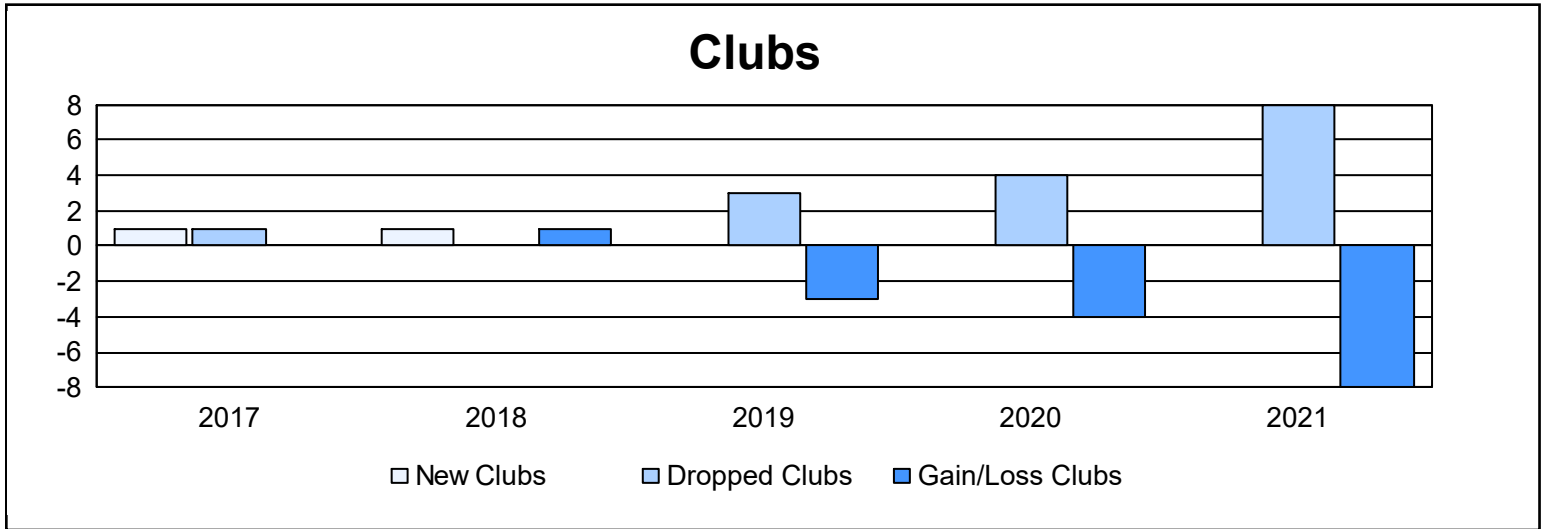

Year	New Clubs	Dropped Clubs	Gain/ Loss Clubs	New Members	Charter Members	Reinstate Members	Transfer Members	Total Member Added	Total Members Dropped	Gain/ Loss Members
2016-2017	1	1	0	185	26	1	6	218	254	-36
2017-2018	1	0	1	247	23	7	7	284	230	54
2018-2019	0	3	-3	117	1	8	9	135	215	-80
2019-2020	0	4	-4	93	0	2	3	98	204	-106
2020-2021	0	8	-8	65	0	4	4	73	276	-203
<b>Average</b>	<b>0</b>	<b>3</b>	<b>-3</b>	<b>141</b>	<b>10</b>	<b>4</b>	<b>6</b>	<b>162</b>	<b>236</b>	<b>-74</b>

### Membership Composition June 2021 Cumulative