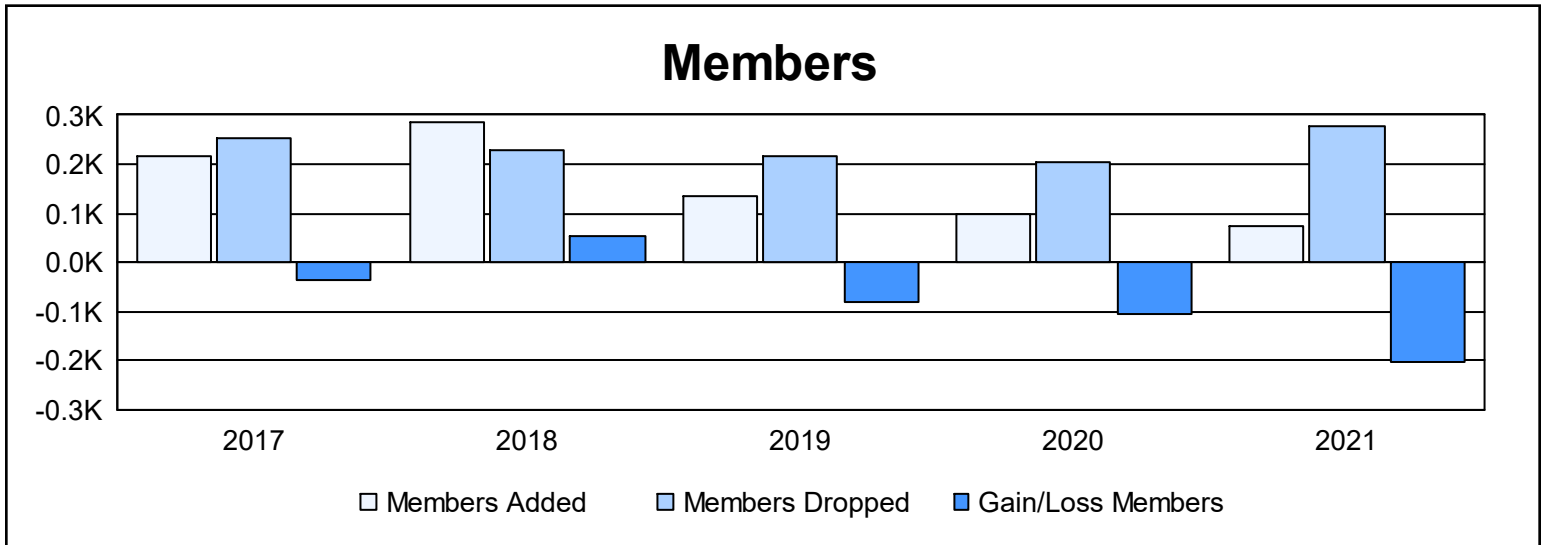

Year	New Clubs	Dropped Clubs	Gain/ Loss Clubs	New Members	Charter Members	Reinstate Members	Transfer Members	Total Member Added	Total Members Dropped	Gain/ Loss Members
2016-2017	1	1	0	185	26	1	6	218	254	-36
2017-2018	1	0	1	247	23	7	7	284	230	54
2018-2019	0	3	-3	117	1	8	9	135	215	-80
2019-2020	0	4	-4	93	0	2	3	98	204	-106
2020-2021	0	8	-8	65	0	4	4	73	276	-203
<b>Average</b>	<b>0</b>	<b>3</b>	<b>-3</b>	<b>141</b>	<b>10</b>	<b>4</b>	<b>6</b>	<b>162</b>	<b>236</b>	<b>-74</b>

### Membership Composition June 2021 Cumulative